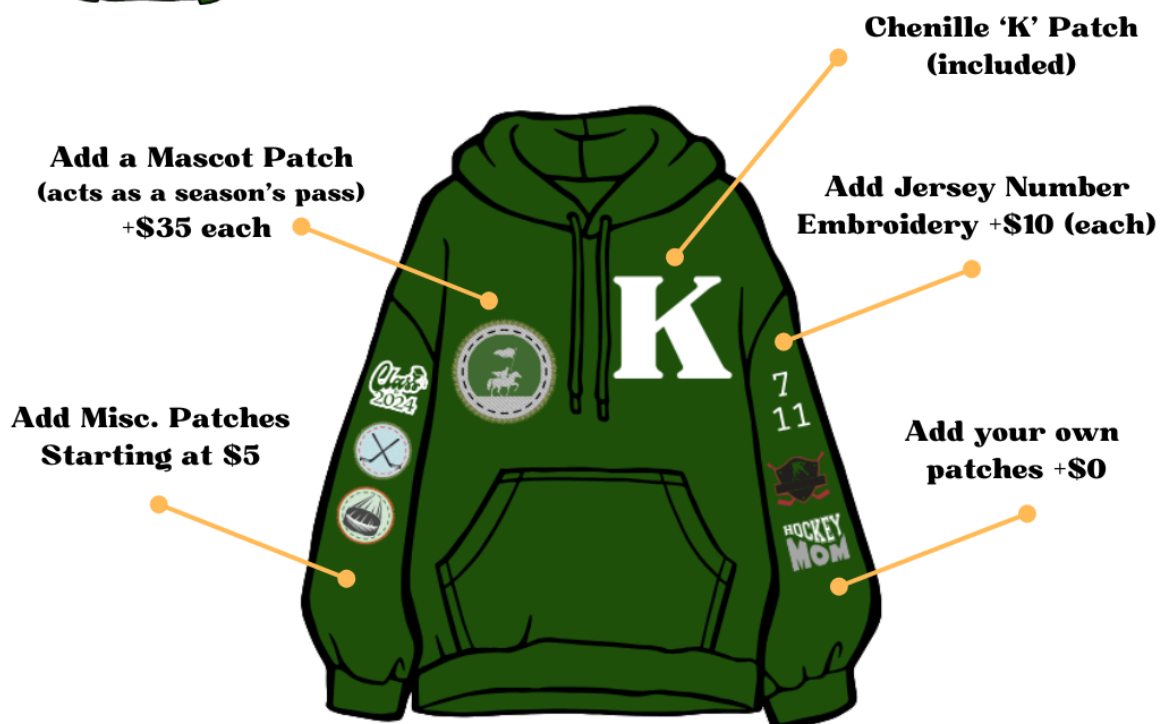

+ Make it Your Own

Start With a Blank Letterman Hoodie

14 oz. Premium Heavy-Weight Hoodie $70

Adult Sizes XS-XXL (tall sizes available)

Mid-Weight Hoodie Adult Sizes XS-XXXL $50

Youth Sizes S-L $30